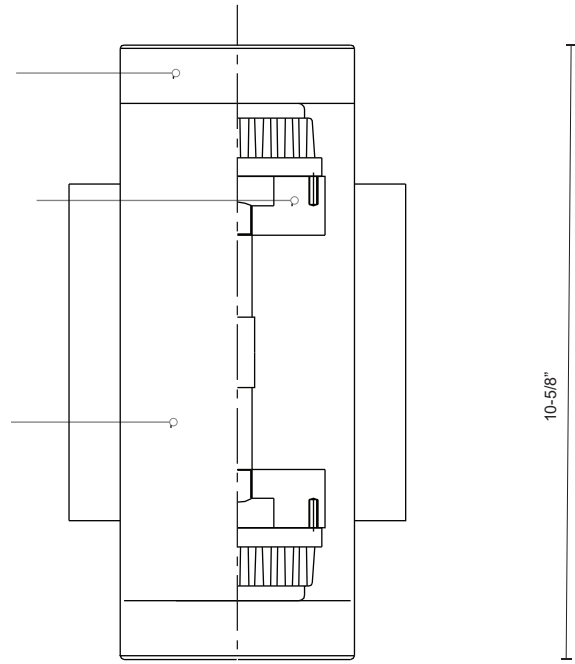

## SPECIFICATION SHEET

Sophisticated LED technology meets indoor ceiling fixture

- Clear acrylic discs
- Brushed Nickel or Chrome details
- Dimmable with ELV dimmer (Not included)
- 120V

Color Temp 3000K  
 CRI (Ra) >80  
 Dimming 100% - 10%  
 Rated Life 50,000 hours

Voltage	Watt	LED Lumens	Delivered Lumens	Finish(es)
120V	16W	1200	900	CH/BN

PROJECT	
DATE	TYPE

Clear Acrylic Disc

LED Engine

Metal Finish  
 CH- Chrome  
 BN- Brush Nickel

4-1/2"

601434BN

601434CH