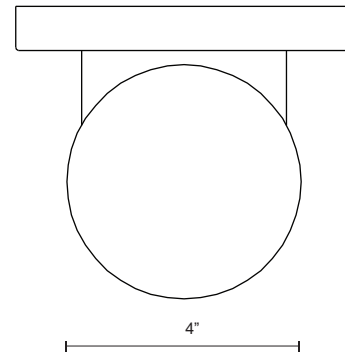

Voltage	Watt	LED Lumens	Delivered Lumens	Finish(es)
120V	16W	1200	900	CH/BN

PROJECT	
DATE	TYPE

Clear Acrylic Disc

LED Engine

Metal Finish  
 CH- Chrome  
 BN- Brush Nickel

4-1/2"

601434BN

601434CH